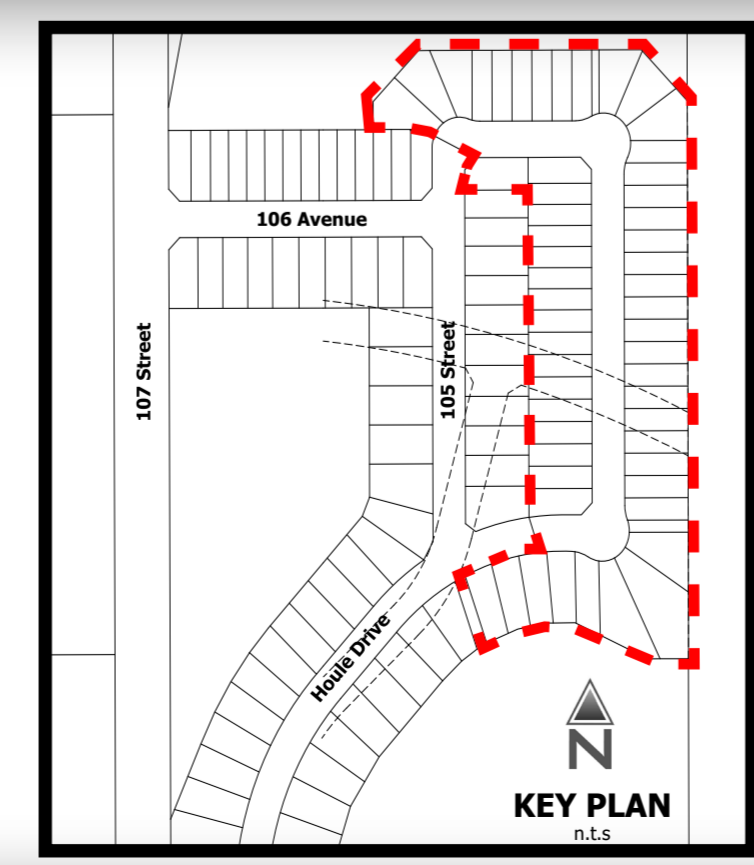

To Skate Park
↓

HERITAGE VALLEY ESTATES

Legend

- Proposed Residential
- Trees
- 13.85 Lot Dimensions in Metres
- 34 Pocket Size
- Chain Link Fence
- Front Setback
- X

 Power Transformer
- ⊞

 Power Pedestal
- ⊙

 Street Light
- ⊕

 Fire Hydrant
- G

 Garage Side Location

May 30, 2022
This plan is conceptual and is for marketing purposes only and is subject to change without notice. All information should be confirmed through approved plans for this area